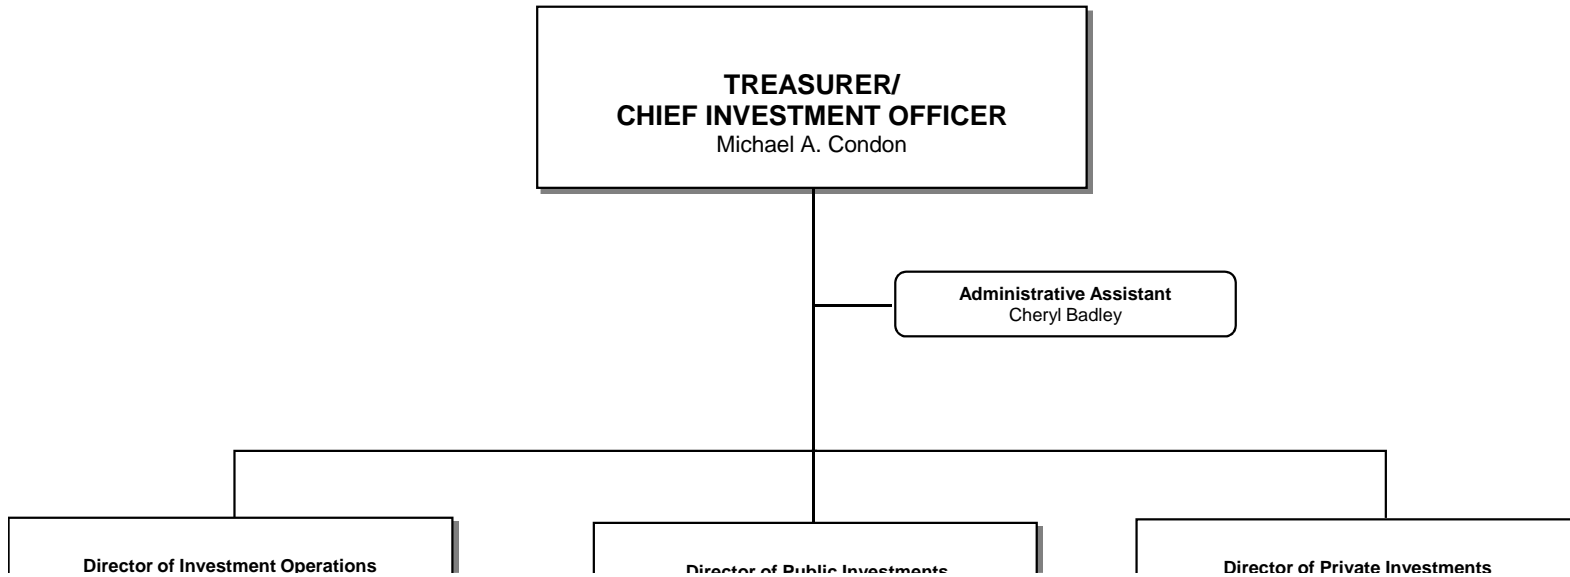

90262 015256-140823 11 1 88 To 1 5531201510032701975106 54022 62019720092 T640 926 -9618912 To 1 510

**VICE PRESIDENT FOR DEVELOPMENT
AND EXTERNAL AFFAIRS**
Brad E. Cheves

Director, Leadership Gifts
Heather Shaw

**Assistant Vice President for
University Events**
Martha Coniglio

**VICE PRESIDENT FOR
STUDENT AFFAIRS**
Lori S. White

|